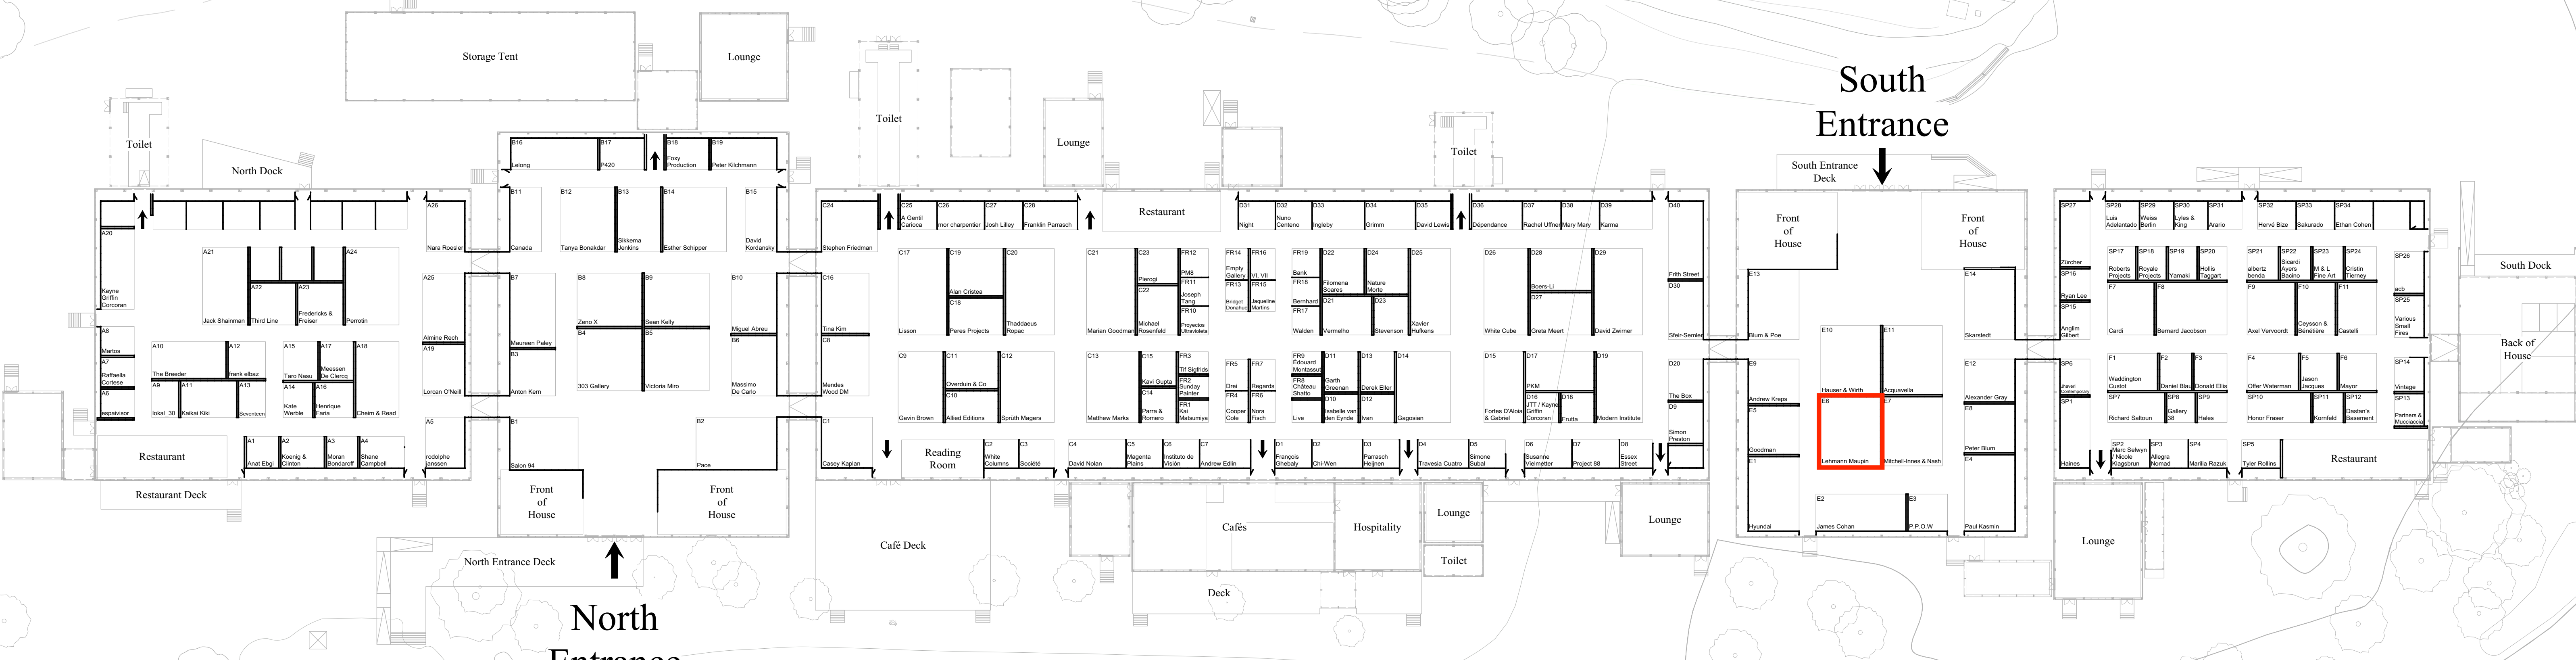

Icahn Stadium

↑
Car Park

South Entrance

North Entrance

← Ferry Dock

East River

FRIEZE
ART
FAIR

New York
Randall's Island Park
May 4-6, 2018
Preview Day May 2 & 3
frieze.com